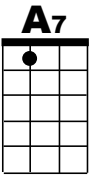

A Holly Jolly Christmas

Johnny Marks, 1962

INTRO: G(4) G(3)

G Have a holly jolly Christmas, It's the best time of the year **D7**

D7 Now I don't know if there'll be snow, But have a cup of cheer **G**

G Have a holly jolly Christmas, And when you walk down the street **D7**

D7 Say hello to friends you know, And everyone you meet **G**

BRIDGE

C Oh-ho, the mistletoe, **G** Is hung where you can see **D7** **G**

Am Somebody's waiting there, **Em** Kiss her once for me **A7** **D7**