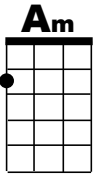

A Holly Jolly Christmas

Johnny Marks, 1962

INTRO: G(4) G(3)

G Have a holly jolly Christmas, It's the best time of the year **D7**

D7 Now I don't know if there'll be snow, But have a cup of cheer **G**

G Have a holly jolly Christmas, And when you walk down the street **D7**

D7 Say hello to friends you know, And everyone you meet **G**

BRIDGE

C Oh-ho, the mistletoe, **G** Is hung where you can see **D7** **G**

Am Somebody's waiting there, **Em** Kiss her once for me **A7** **D7**

G Have a holly jolly Christmas, And in case you didn't hear **D7**

D7 Oh, by golly, **G** Have a holly jolly Christmas this year **A7** **G**

INSTRUMENTAL BRIDGE:

C(4) G(4) D7(4) G(4) A7(4) Em(4) A7(4) D7(4)