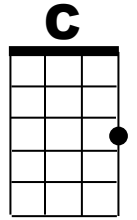

Everyday

Buddy Holly and Norman Petty, released in 1958

Intro: strum to the last line of verse 1: G-C-D7-G-C-G

G **C** **D7**
Everyday, it's a-gettin' clo-ser
G **C** **D7**
Goin' faster than a roller coa-ster
G **C** **D7** **G** **C** **G**
Love like yours will sur-ely come my way, A-hey, a-hey
G **C** **D7**
Everyday, it's a-gettin' fas-ter
G **C** **D7**
Everyone says, "Go up and ask her"
G **C** **D7** **G** **C** **G**
Love like yours will sur-ely come my way, A-hey, a-hey

C
BRIDGE: Everyday seems a little longer
G
Every way, love's a little stronger
Bb
Come what may, do you ever long for
Eb **D7**
True love from me?

G **C** **D7**
Everyday, it's a-gettin' clo-ser
G **C** **D7**
Goin' faster than a roller coa-ster
G **C** **D7** **G** **C** **G**
Love like yours will sur-ely come my way, A-hey, a-hey

C
BRIDGE: Everyday seems a little longer
G
Every way, love's a little stronger
Bb
Come what may, do you ever long for
Eb **D7**
True love from me?

G **C** **D7**
Everyday, it's a-gettin' clo-ser
G **C** **D7**
Goin' faster than a roller coa-ster
G **C** **D7** **G** **C** **G**
Love like yours will sur-ely come my way, A-hey, a-hey
G **C** **D7** **G**
Love like yours will sur-ely come my way....