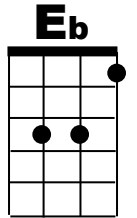

Everyday

Buddy Holly and Norman Petty, released in 1958

Intro: strum to the last line of verse 1: G-C-D7-G-C-G

G **C** **D7**
Everyday, it's a-gettin' clo-ser
G **C** **D7**
Goin' faster than a roller coa-ster
G **C** **D7** **G** **C** **G**
Love like yours will sur-ely come my way, A-hey, a-hey
G **C** **D7**
Everyday, it's a-gettin' fas-ter
G **C** **D7**
Everyone says, "Go up and ask her"
G **C** **D7** **G** **C** **G**
Love like yours will sur-ely come my way, A-hey, a-hey

C
BRIDGE: Everyday seems a little longer
G
Every way, love's a little stronger
Bb
Come what may, do you ever long for
Eb **D7**
True love from me?

G **C** **D7**
Everyday, it's a-gettin' clo-ser
G **C** **D7**
Goin' faster than a roller coa-ster
G **C** **D7** **G** **C** **G**
Love like yours will sur-ely come my way, A-hey, a-hey

C
BRIDGE: Everyday seems a little longer
G
Every way, love's a little stronger
Bb
Come what may, do you ever long for
Eb **D7**
True love from me?

G **C** **D7**
Everyday, it's a-gettin' clo-ser
G **C** **D7**
Goin' faster than a roller coa-ster
G **C** **D7** **G** **C** **G**
Love like yours will sur-ely come my way, A-hey, a-hey
G **C** **D7** **G**
Love like yours will sur-ely come my way....