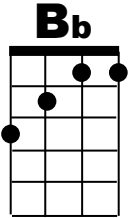

Everyday

Buddy Holly and Norman Petty, released in 1958

Intro: strum to the last line of verse 1: G-C-D7-G-C-G

G **C** **D7**
Everyday, it's a-gettin' clo-ser
G **C** **D7**
Goin' faster than a roller coa-ster
G **C** **D7** **G** **C** **G**
Love like yours will sur-ely come my way, A-hey, a-hey
G **C** **D7**
Everyday, it's a-gettin' fas-ter
G **C** **D7**
Everyone says, "Go up and ask her"
G **C** **D7** **G** **C** **G**
Love like yours will sur-ely come my way, A-hey, a-hey

C
BRIDGE: Everyday seems a little longer
G
Every way, love's a little stronger
Bb
Come what may, do you ever long for
Eb **D7**
True love from me?

G **C** **D7**
Everyday, it's a-gettin' clo-ser
G **C** **D7**
Goin' faster than a roller coa-ster
G **C** **D7** **G** **C** **G**
Love like yours will sur-ely come my way, A-hey, a-hey

C
BRIDGE: Everyday seems a little longer
G
Every way, love's a little stronger
Bb
Come what may, do you ever long for
Eb **D7**
True love from me?

G **C** **D7**
Everyday, it's a-gettin' clo-ser
G **C** **D7**
Goin' faster than a roller coa-ster
G **C** **D7** **G** **C** **G**
Love like yours will sur-ely come my way, A-hey, a-hey
G **C** **D7** **G**
Love like yours will sur-ely come my way....