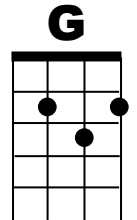

Everyday

Buddy Holly and Norman Petty, released in 1958

Intro: strum to the last line of verse 1: G-C-D7-G-C-G

G **C** **D7**
Everyday, it's a-gettin' clo-ser
G **C** **D7**
Goin' faster than a roller coa-ster
G **C** **D7** **G** **C** **G**
Love like yours will sur-ely come my way, A-hey, a-hey
G **C** **D7**
Everyday, it's a-gettin' fas-ter
G **C** **D7**
Everyone says, "Go up and ask her"
G **C** **D7** **G** **C** **G**
Love like yours will sur-ely come my way, A-hey, a-hey

C
BRIDGE: Everyday seems a little longer
G
Every way, love's a little stronger
Bb
Come what may, do you ever long for
Eb **D7**
True love from me?

G **C** **D7**
Everyday, it's a-gettin' clo-ser
G **C** **D7**
Goin' faster than a roller coa-ster
G **C** **D7** **G** **C** **G**
Love like yours will sur-ely come my way, A-hey, a-hey

C
BRIDGE: Everyday seems a little longer
G
Every way, love's a little stronger
Bb
Come what may, do you ever long for
Eb **D7**
True love from me?

G **C** **D7**
Everyday, it's a-gettin' clo-ser
G **C** **D7**
Goin' faster than a roller coa-ster
G **C** **D7** **G** **C** **G**
Love like yours will sur-ely come my way, A-hey, a-hey
G **C** **D7** **G**
Love like yours will sur-ely come my way....