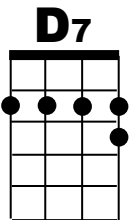

Everyday

Buddy Holly and Norman Petty, released in 1958

Intro: strum to the last line of verse 1: G-C-D7-G-C-G

G **C** **D7**
Everyday, it's a-gettin' clo-ser
G **C** **D7**
Goin' faster than a roller coa-ster
G **C** **D7** **G** **C** **G**
Love like yours will sur-ely come my way, A-hey, a-hey
G **C** **D7**
Everyday, it's a-gettin' fas-ter
G **C** **D7**
Everyone says, "Go up and ask her"
G **C** **D7** **G** **C** **G**
Love like yours will sur-ely come my way, A-hey, a-hey

C
BRIDGE: Everyday seems a little longer
G
Every way, love's a little stronger
Bb
Come what may, do you ever long for
Eb **D7**
True love from me?

G **C** **D7**
Everyday, it's a-gettin' clo-ser
G **C** **D7**
Goin' faster than a roller coa-ster
G **C** **D7** **G** **C** **G**
Love like yours will sur-ely come my way, A-hey, a-hey

C
BRIDGE: Everyday seems a little longer
G
Every way, love's a little stronger
Bb
Come what may, do you ever long for
Eb **D7**
True love from me?

G **C** **D7**
Everyday, it's a-gettin' clo-ser
G **C** **D7**
Goin' faster than a roller coa-ster
G **C** **D7** **G** **C** **G**
Love like yours will sur-ely come my way, A-hey, a-hey
G **C** **D7** **G**
Love like yours will sur-ely come my way....