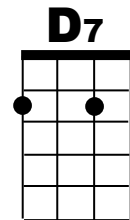

Everyday

Buddy Holly and Norman Petty, released in 1958

Intro: strum to the last line of verse 1: G-C-D7-G-C-G

G **C** **D7**
Everyday, it's a-gettin' clo-ser
G **C** **D7**
Goin' faster than a roller coa-ster
G **C** **D7** **G** **C** **G**
Love like yours will sur-ely come my way, A-hey, a-hey
G **C** **D7**
Everyday, it's a-gettin' fas-ter
G **C** **D7**
Everyone says, "Go up and ask her"
G **C** **D7** **G** **C** **G**
Love like yours will sur-ely come my way, A-hey, a-hey

C
BRIDGE: Everyday seems a little longer
G
Every way, love's a little stronger
Bb
Come what may, do you ever long for
Eb **D7**
True love from me?

G **C** **D7**
Everyday, it's a-gettin' clo-ser
G **C** **D7**
Goin' faster than a roller coa-ster
G **C** **D7** **G** **C** **G**
Love like yours will sur-ely come my way, A-hey, a-hey

C
BRIDGE: Everyday seems a little longer
G
Every way, love's a little stronger
Bb
Come what may, do you ever long for
Eb **D7**
True love from me?

G **C** **D7**
Everyday, it's a-gettin' clo-ser
G **C** **D7**
Goin' faster than a roller coa-ster
G **C** **D7** **G** **C** **G**
Love like yours will sur-ely come my way, A-hey, a-hey
G **C** **D7** **G**
Love like yours will sur-ely come my way....