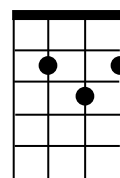

C
Well, that mockingbird's gonna sail away

G
We're gonna forget it

A7
That big, fat moon is gonna shine like a spoon

D7 TACIT.....
But we're gonna let it, You won't regret it.

G