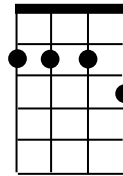

C
Well, that mockingbird's gonna sail away

G
We're gonna forget it

A7
That big, fat moon is gonna shine like a spoon

D7 TACIT.....
But we're gonna let it, You won't regret it.

D7