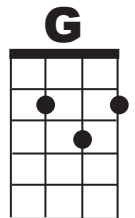

Lean on Me, Key of G

by Bill Withers, 1972

INTRO: Chords from first verse, Laurie to decide on stroke count

G **C** **G**
Sometimes in our lives -- we all have pain,
We all have sorrow.
G **C**
But if we are wise,
G **D** **G**
We know that there's always tomorrow.

G **C**
Lean on me, when you're not strong,
And I'll be your friend, I'll help you carry on.
G **C**
For it won't be long
G **D** **G**
'Til I'm gonna need somebody to lean on.

G **C** **G** **D**
Please swallow your pride, if I have faith you need to borrow.
G **C** **G**
For no one can fill those of your needs,
D **G**
That you won't let show.