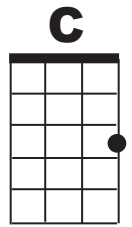

Lean on Me, Key of G

by Bill Withers, 1972

INTRO: Chords from first verse, Laurie to decide on stroke count

G **C** **G**
Sometimes in our lives -- we all have pain,
We all have sorrow.
G **C**
But if we are wise,
G **D** **G**
We know that there's always tomorrow.

G **C**
Lean on me, when you're not strong,
And I'll be your friend, I'll help you carry on.
G **C**
For it won't be long
G **D** **G**
'Til I'm gonna need somebody to lean on.

G **C** **G** **D**
Please swallow your pride, if I have faith you need to borrow.
G **C** **G**
For no one can fill those of your needs,
D **G**
That you won't let show.