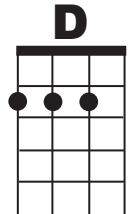

Lean on Me, Key of G

by Bill Withers, 1972

INTRO: Chords from first verse, Laurie to decide on stroke count

G **C** **G**
Sometimes in our lives -- we all have pain,
We all have sorrow.
G **C**
But if we are wise,
G **D** **G**
We know that there's always tomorrow.

G **C**
Lean on me, when you're not strong,
And I'll be your friend, I'll help you carry on.
G **C**
For it won't be long
G **D** **G**
'Til I'm gonna need somebody to lean on.

G **C** **G** **D**
Please swallow your pride, if I have faith you need to borrow.
G **C** **G**
For no one can fill those of your needs,
D **G**
That you won't let show.