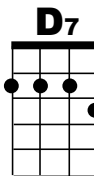

# Letter (The)

Wayne Carson Thompson, recorded by the Boxtops, 1967

## INTRO: E7 (8 strums)

**Am** **F** **G** **D7**  
 Gimme a ticket for an aeroplane. Ain't got time to take a fast train.  
**Am** **F** **E7** **Am(4)**  
 Lonely days are gone, I'm a-goin' home. My baby, just-a wrote me a letter.

## CHORUS:

**C** **G** **F** **C** **G** **G**  
 Well, she wrote me a letter, said she couldn't live without me no more.  
**C** **G** **F** **C** **G**  
 Listen mister, can't you see I got to get back to my baby once-a more...  
**E7(1)**  
 Anyway, yeah....

## CHORUS:

**C** **G** **F** **C** **G** **G**  
 Well, she wrote me a letter, said she couldn't live without me no more.  
**C** **G** **F** **C** **G** **G**  
 Listen mister, can't you see I got to get back to my baby once-a more...  
**E7(1)**  
 Anyway, yeah.....