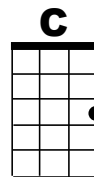

# Letter (The)

Wayne Carson Thompson, recorded by the Boxtops, 1967

## INTRO: E7 (8 strums)

**Am** **F** **G** **D7**  
 Gimme a ticket for an aeroplane. Ain't got time to take a fast train.  
**Am** **F** **E7** **Am(4)**  
 Lonely days are gone, I'm a-goin' home. My baby, just-a wrote me a letter.

## CHORUS:

**C** **G** **F** **C** **G** **G**  
 Well, she wrote me a letter, said she couldn't live without me no more.  
**C** **G** **F** **C** **G**  
 Listen mister, can't you see I got to get back to my baby once-a more...  
**E7(1)**  
 Anyway, yeah....

## CHORUS:

**C** **G** **F** **C** **G** **G**  
 Well, she wrote me a letter, said she couldn't live without me no more.  
**C** **G** **F** **C** **G** **G**  
 Listen mister, can't you see I got to get back to my baby once-a more...  
**E7(1)**  
 Anyway, yeah.....