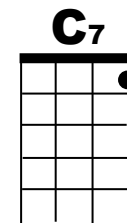

# Red River Valley, key of C

When Kathy and Doug sing this song, they sing the first two verses, we hum and strum

**INTRO: C G7 C**  
4 4 4 + 1

**Thumb Strum**

**TACIT.....C G7 C**  
From this valley they say you are going  
**C G7**  
We will miss your bright eyes and sweet smile.  
**C C7 F**  
For they say you are taking the sunshine  
**C G7 C(4) C(1)**  
That has brightened our pathway a while.

**TACIT..... C G7 C**  
Come and sit by my side if you love me.  
**C G7**  
Do not hasten to bid me adieu,  
**C C7 F**  
But re--member the Red River Valley  
**C G7 C(4) C(1)**  
And the cowboy that loves you so true