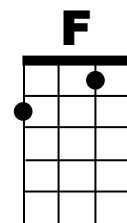

# Red River Valley, key of C

When Kathy and Doug sing this song, they sing the first two verses, we hum and strum

**INTRO: C G7 C**  
4 4 4 + 1

**Thumb Strum**

**TACIT.....C G7 C**  
From this valley they say you are going  
**C G7**  
We will miss your bright eyes and sweet smile.  
**C C7 F**  
For they say you are taking the sunshine  
**C G7 C(4) C(1)**  
That has brightened our pathway a while.

**TACIT..... C G7 C**  
Come and sit by my side if you love me.  
**C G7**  
Do not hasten to bid me adieu,  
**C C7 F**  
But re--member the Red River Valley  
**C G7 C(4) C(1)**  
And the cowboy that loves you so true

**TACIT.....C G7 C**  
From this valley they say you are going  
**C G7**  
We will miss your bright eyes and sweet smile.  
**C C7 F**  
For they say you are taking the sunshine  
**C G7 C(4) A7(1)** ← note: modulate up  
That has brightened our pathway a while.

chords for  
modulating up

**TACIT.....D A7 D**  
Come and sit by my side if you love me.  
**D A7**  
Do not hasten to bid me adieu,  
**D D7 G**  
But re--member the Red River Valley  
**D A7 D(4) D(1)**  
And the cowboy that loves you so true