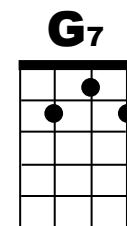

When he is with us, Justin's harmonica solo fits in here (Thank you, Justin)