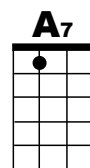

If he is absent, Kathy and Doug just keep on singing!

We join
Kathy
and Doug
here and
sing with
them to
the end of
the song

TACIT.....C G7 C
From this valley they say you are going
C G7
We will miss your bright eyes and sweet smile.
C C7 F
For they say you are taking the sunshine
C G7 C(4) A7(1) ← note: modulate up
That has brightened our pathway a while.

chords for
modulating up