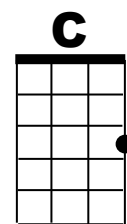

# Red River Valley, key of C

When Kathy and Doug sing this song, they sing the first two verses, we hum and strum

**INTRO: C G7 C**  
4 4 4 + 1

**Thumb Strum**

**TACIT.....C G7 C**  
From this valley they say you are going  
**C G7**  
We will miss your bright eyes and sweet smile.  
**C C7 F**  
For they say you are taking the sunshine  
**C G7 C(4) C(1)**  
That has brightened our pathway a while.

**TACIT..... C G7 C**  
Come and sit by my side if you love me.  
**C G7**  
Do not hasten to bid me adieu,  
**C C7 F**  
But re--member the Red River Valley  
**C G7 C(4) C(1)**  
And the cowboy that loves you so true

**TACIT.....C G7 C**  
From this valley they say you are going  
**C G7**  
We will miss your bright eyes and sweet smile.  
**C C7 F**  
For they say you are taking the sunshine  
**C G7 C(4) A7(1)** ← note: modulate up  
That has brightened our pathway a while.

chords for  
modulating up

**TACIT.....D A7 D**  
Come and sit by my side if you love me.  
**D A7**  
Do not hasten to bid me adieu,  
**D D7 G**  
But re--member the Red River Valley  
**D A7 D(4) D(1)**  
And the cowboy that loves you so true