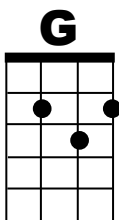

Sea Cruise

Written by Huey "Piano" Smith and His Clowns, recorded by Frankie Ford, 1959

Intro: 8 8 8 4 4
F C F G G7

STRUM: D UDUDUD

BPM: 160

C
Old man rhythm gettin' in my shoes. It's no use a sittin' and a-singin' the blues.
G
So be my guest, you got nothin' to lose. **C**
Won't ya let me take you on a sea cruise?

Chorus and Bridge together:

C
Oo-wee, oo-wee baby. **C**
Oo-wee, oo-wee baby.
G
Oo-wee, oo-wee baby. **C**
Won't ya let me take you on a sea cruise?

F **C(8)**
Sung Softly: I feel like jumpin', baby won't you join me please?

Gradual Crescendo: **F** I don't like beggin', but now I'm on bended **G** knees. **G7**

C
I got to get to rockin', get my hat off the rack. I got to boogie-woogie like a knife in the back
G
So be my guest, you got nothin' to lose. **C**
Won't ya let me take you on a sea cruise?

Gradual Crescendo: **F** I don't like beggin', but now I'm on bended **G** knees. **G7**

C
I got to get to movin', baby I ain't lyin'. My heart is beatin' rhythm and it's right on time.
G
So be my guest, you got nothin' to lose. **C**
Won't ya let me take you on a sea cruise?