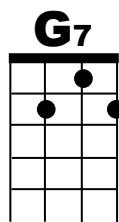

Chorus and Bridge together:

C
Oo-wee, oo-wee baby. **C**
Oo-wee, oo-wee baby.
G
Oo-wee, oo-wee baby. **C**
Won't ya let me take you on a sea cruise?