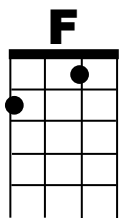

Sea Cruise

Written by Huey "Piano" Smith and His Clowns, recorded by Frankie Ford, 1959

Intro: 8 8 8 4 4
F C F G G7

STRUM: D UDUDUD

BPM: 160

C
Old man rhythm gettin' in my shoes. It's no use a sittin' and a-singin' the blues.
G
So be my guest, you got nothin' to lose. **C**
Won't ya let me take you on a sea cruise?

Chorus and Bridge together:

C
Oo-wee, oo-wee baby. **C**
Oo-wee, oo-wee baby.
G
Oo-wee, oo-wee baby. **C**
Won't ya let me take you on a sea cruise?

F **C(8)**
Sung Softly: I feel like jumpin', baby won't you join me please?

Gradual Crescendo: **F** I don't like beggin', but now I'm on bended **G** knees. **G7**

C
I got to get to rockin', get my hat off the rack. I got to boogie-woogie like a knife in the back
G
So be my guest, you got nothin' to lose. **C**
Won't ya let me take you on a sea cruise?

Gradual Crescendo: **F** I don't like beggin' but now I'm on bended **G** knees **G7**

Final chorus:

C
Oo-wee, oo-wee baby. **C**
Oo-wee, oo-wee baby.
G
Oo-wee, oo-wee baby. **C**
Won't ya let me take you on a sea cruise?