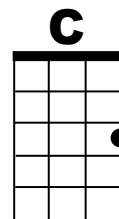

Sea Cruise

Written by Huey "Piano" Smith and His Clowns, recorded by Frankie Ford, 1959

Intro: 8 8 8 4 4
F C F G G7

STRUM: D UDUDUD

BPM: 160

C
Old man rhythm gettin' in my shoes. It's no use a sittin' and a-singin' the blues.
G
So be my guest, you got nothin' to lose. **C**
Won't ya let me take you on a sea cruise?

Chorus and Bridge together:

C
Oo-wee, oo-wee baby. **C**
Oo-wee, oo-wee baby.
G
Oo-wee, oo-wee baby. **C**
Won't ya let me take you on a sea cruise?

F **C(8)**
Sung Softly: I feel like jumpin', baby won't you join me please?

Gradual Crescendo: **F** I don't like beggin', but now I'm on bended **G** knees. **G7**

C
I got to get to rockin', get my hat off the rack. I got to boogie-woogie like a knife in the back
G
So be my guest, you got nothin' to lose. **C**
Won't ya let me take you on a sea cruise?

Gradual Crescendo: **F** I don't like beggin' but now I'm on bended **G** knees **G7**

Final chorus:

C
Oo-wee, oo-wee baby. **C**
Oo-wee, oo-wee baby.
G
Oo-wee, oo-wee baby. **C**
Won't ya let me take you on a sea cruise?