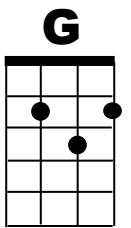

Walking on Sunshine

Kimberley Rew, 1983 as sung and recorded by Katrina and the Waves

INTRO: G(4) C(4) D(4) C(4)

G **C** **D**
I used to think maybe you loved me
C **G** **C** **D** **C**
Now baby I'm sure
G **C** **D**
And I just can't wait til' the day when
C **G** **C** **D** **C**
You knock on my door
G **C** **D**
Now every time I go for the mailbox
C **G** **C** **D** **C**
Gotta hold myself down
G **C** **D**
Because I just can't wait til' you write me
C **G** **C** **D**
You're comin' a--round

CHORUS:

C **D** **D** **C**
Now I'm walkin' on sunshine, whoa--oh
C **D** **D** **C**
I'm walkin' on sunshine, whoa--oh
C **D** **D** **C**
I'm walkin' on sunshine, whoa--oh
C **G** **C** **D**
And don't it feel good! Hey! Al--right now
C **G** **C** **D** **C**
And don't it feel good!

To end song, repeat last line again + C(4) D(4) C(4) G(4)

G **C** **D**
I used to think maybe you loved me
C **G** **C** **D** **C**
Now I know that it's true
G **C** **D**
And I don't wanna spend my whole life
C **G** **C** **D** **C**
Just a--waitin' for you
G **C** **D**
Now I don't want you back for the weekend
C **G** **C** **D** **C**
Not back for a day, no, no, no
G **C** **D**
I said baby I just want you back
C **G** **C** **D**
And I want you to stay, Oh yeah