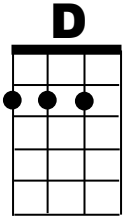

Walking on Sunshine

Kimberley Rew, 1983 as sung and recorded by Katrina and the Waves

INTRO: G(4) C(4) D(4) C(4)

G **C** **D**
I used to think maybe you loved me
C **G** **C** **D** **C**
Now baby I'm sure
G **C** **D**
And I just can't wait til' the day when
C **G** **C** **D** **C**
You knock on my door
G **C** **D**
Now every time I go for the mailbox
C **G** **C** **D** **C**
Gotta hold myself down
G **C** **D**
Because I just can't wait til' you write me
C **G** **C** **D**
You're comin' a--round

CHORUS:

C **D** **D** **C**
Now I'm walkin' on sunshine, whoa--oh
C **D** **D** **C**
I'm walkin' on sunshine, whoa--oh
C **D** **D** **C**
I'm walkin' on sunshine, whoa--oh
C **G** **C** **D**
And don't it feel good! Hey! Al--right now
C **G** **C** **D** **C**
And don't it feel good!

To end song, repeat last line again + C(4) D(4) C(4) G(4)

G **C** **D**
I used to think maybe you loved me
C **G** **C** **D** **C**
Now I know that it's true
G **C** **D**
And I don't wanna spend my whole life
C **G** **C** **D** **C**
Just a--waitin' for you
G **C** **D**
Now I don't want you back for the weekend
C **G** **C** **D** **C**
Not back for a day, no, no, no
G **C** **D**
I said baby I just want you back
C **G** **C** **D**
And I want you to stay, Oh yeah