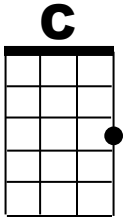

Walking on Sunshine

Kimberley Rew, 1983 as sung and recorded by Katrina and the Waves

INTRO: G(4) C(4) D(4) C(4)

G **C** **D**
I used to think maybe you loved me
C **G** **C** **D** **C**
Now baby I'm sure
G **C** **D**
And I just can't wait til' the day when
C **G** **C** **D** **C**
You knock on my door
G **C** **D**
Now every time I go for the mailbox
C **G** **C** **D** **C**
Gotta hold myself down
G **C** **D**
Because I just can't wait til' you write me
C **G** **C** **D**
You're comin' a--round

CHORUS:

C **D** **D** **C**
Now I'm walkin' on sunshine, whoa--oh
C **D** **D** **C**
I'm walkin' on sunshine, whoa--oh
C **D** **D** **C**
I'm walkin' on sunshine, whoa--oh
C **G** **C** **D**
And don't it feel good! Hey! Al--right now
C **G** **C** **D** **C**
And don't it feel good!

To end song, repeat last line again + C(4) D(4) C(4) G(4)

G **C** **D**
I used to think maybe you loved me
C **G** **C** **D** **C**
Now I know that it's true
G **C** **D**
And I don't wanna spend my whole life
C **G** **C** **D** **C**
Just a--waitin' for you
G **C** **D**
Now I don't want you back for the weekend
C **G** **C** **D** **C**
Not back for a day, no, no, no
G **C** **D**
I said baby I just want you back
C **G** **C** **D**
And I want you to stay, Oh yeah