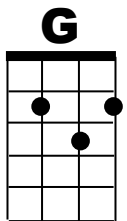

Yellow Submarine

John Lennon and Paul McCartney, 1966, modifications thanks to Doug Banta

Intro: D7 (8-strums)

G D C G
In the town where I was born,
Em Am Cmaj7 D
Lived a man who sailed to sea.
G D C G
And he told us of his life
Em Am Cmaj7 D
In the land of subma--rines.
G D C G
So we sailed up to the sun
Em Am Cmaj7 D
'Til we found a sea of green.
G D C G
And we lived be--neath the waves
Em Am Cmaj7 D
In our yellow sub--ma--rine.

CHORUS **G D** We all live in a yellow submarine
Yellow submarine, yellow submarine
G D We all live in a yellow submarine
Yellow submarine, yellow submarine
D C G And our friends are all aboard
Em Am Cmaj7 D Many more of them live next door
G D C G And the band be--gins to play