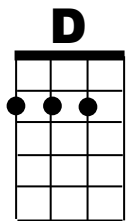

Yellow Submarine

John Lennon and Paul McCartney, 1966, modifications thanks to Doug Banta

Intro: D7 (8-strums)

G D C G
In the town where I was born,
Em Am Cmaj7 D
Lived a man who sailed to sea.
G D C G
And he told us of his life
Em Am Cmaj7 D
In the land of subma--rines.
G D C G
So we sailed up to the sun
Em Am Cmaj7 D
'Til we found a sea of green.
G D C G
And we lived be--neath the waves
Em Am Cmaj7 D
In our yellow sub--ma--rine.

CHORUS **G D** We all live in a yellow submarine
Yellow submarine, yellow submarine
G D We all live in a yellow submarine
Yellow submarine, yellow submarine
D C G And our friends are all aboard
Em Am Cmaj7 D Many more of them live next door
G D C G And the band be--gins to play