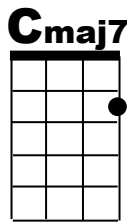

Yellow Submarine

John Lennon and Paul McCartney, 1966, modifications thanks to Doug Banta

Intro: D7 (8-strums)

G D C G
In the town where I was born,
Em Am Cmaj7 D
Lived a man who sailed to sea.
G D C G
And he told us of his life
Em Am Cmaj7 D
In the land of subma--rines.
G D C G
So we sailed up to the sun
Em Am Cmaj7 D
'Til we found a sea of green.
G D C G
And we lived be--neath the waves
Em Am Cmaj7 D
In our yellow sub--ma--rine.

CHORUS **G D** We all live in a yellow submarine
Yellow submarine, yellow submarine
G D We all live in a yellow submarine
Yellow submarine, yellow submarine
D C G And our friends are all aboard
Em Am Cmaj7 D Many more of them live next door
G D C G And the band be--gins to play