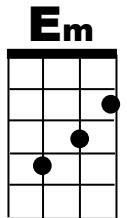

Yellow Submarine

John Lennon and Paul McCartney, 1966, modifications thanks to Doug Banta

Intro: D7 (8-strums)

G D C G
In the town where I was born,
Em Am Cmaj7 D
Lived a man who sailed to sea.
G D C G
And he told us of his life
Em Am Cmaj7 D
In the land of subma--rines.
G D C G
So we sailed up to the sun
Em Am Cmaj7 D
'Til we found a sea of green.
G D C G
And we lived be--neath the waves
Em Am Cmaj7 D
In our yellow sub--ma--rine.

CHORUS **G D** We all live in a yellow submarine
Yellow submarine, yellow submarine
G D We all live in a yellow submarine
Yellow submarine, yellow submarine
D C G And our friends are all aboard
Em Am Cmaj7 D Many more of them live next door
G D C G And the band be--gins to play