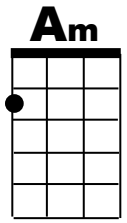

Yellow Submarine

John Lennon and Paul McCartney, 1966, modifications thanks to Doug Banta

Intro: D7 (8-strums)

G D C G
In the town where I was born,
Em Am Cmaj7 D
Lived a man who sailed to sea.
G D C G
And he told us of his life
Em Am Cmaj7 D
In the land of subma--rines.
G D C G
So we sailed up to the sun
Em Am Cmaj7 D
'Til we found a sea of green.
G D C G
And we lived be--neath the waves
Em Am Cmaj7 D
In our yellow sub--ma--rine.

CHORUS **G D** We all live in a yellow submarine
Yellow submarine, yellow submarine
G D We all live in a yellow submarine
Yellow submarine, yellow submarine
D C G And our friends are all aboard
Em Am Cmaj7 D Many more of them live next door
G D C G And the band be--gins to play