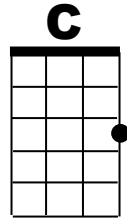

Yellow Submarine

John Lennon and Paul McCartney, 1966, modifications thanks to Doug Banta

Intro: D7 (8-strums)

G D C G
In the town where I was born,
Em Am Cmaj7 D
Lived a man who sailed to sea.
G D C G
And he told us of his life
Em Am Cmaj7 D
In the land of subma--rines.
G D C G
So we sailed up to the sun
Em Am Cmaj7 D
'Til we found a sea of green.
G D C G
And we lived be--neath the waves
Em Am Cmaj7 D
In our yellow sub--ma--rine.

CHORUS **G D** We all live in a yellow submarine
Yellow submarine, yellow submarine
G D We all live in a yellow submarine
Yellow submarine, yellow submarine
D C G And our friends are all aboard
Em Am Cmaj7 D Many more of them live next door
G D C G And the band be--gins to play