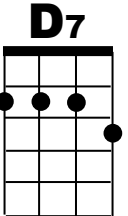

Your Cheatin' Heart, key of G

Hank Williams, recorded in 1952

Intro: D7(4) G(1)

TACIT..... G G7 C
Your cheatin' heart-----will make you weep
You'll cry and cry and try to sleep
But sleep won't come-----the whole night through
Your cheating heart will tell on you

CHORUS **TACIT.....** C G
When tears come down like falling rain
You'll toss around and call my name
You'll walk the floor-----the way I do
Your cheating heart will tell on you

JUSTIN AND HIS HARMONICA WILL SOLO WITH US SOFTLY STRUMMING THE NEXT TWO LINES:

G G7 C
Your cheatin' heart will pine some day
And crave the love you threw away

THEN WE SING THIS LAST VERSE FROM THE TOP:

TACIT..... G G7 C
Your cheatin' heart will pine some day
And crave the love you threw away
The time will come when you'll be blue
Your cheatin' heart will tell on you

CHORUS, ENDING WITH THE LAST LINE AGAIN:

D7 G // C // G ///
Your cheatin' heart-----will tell on you.